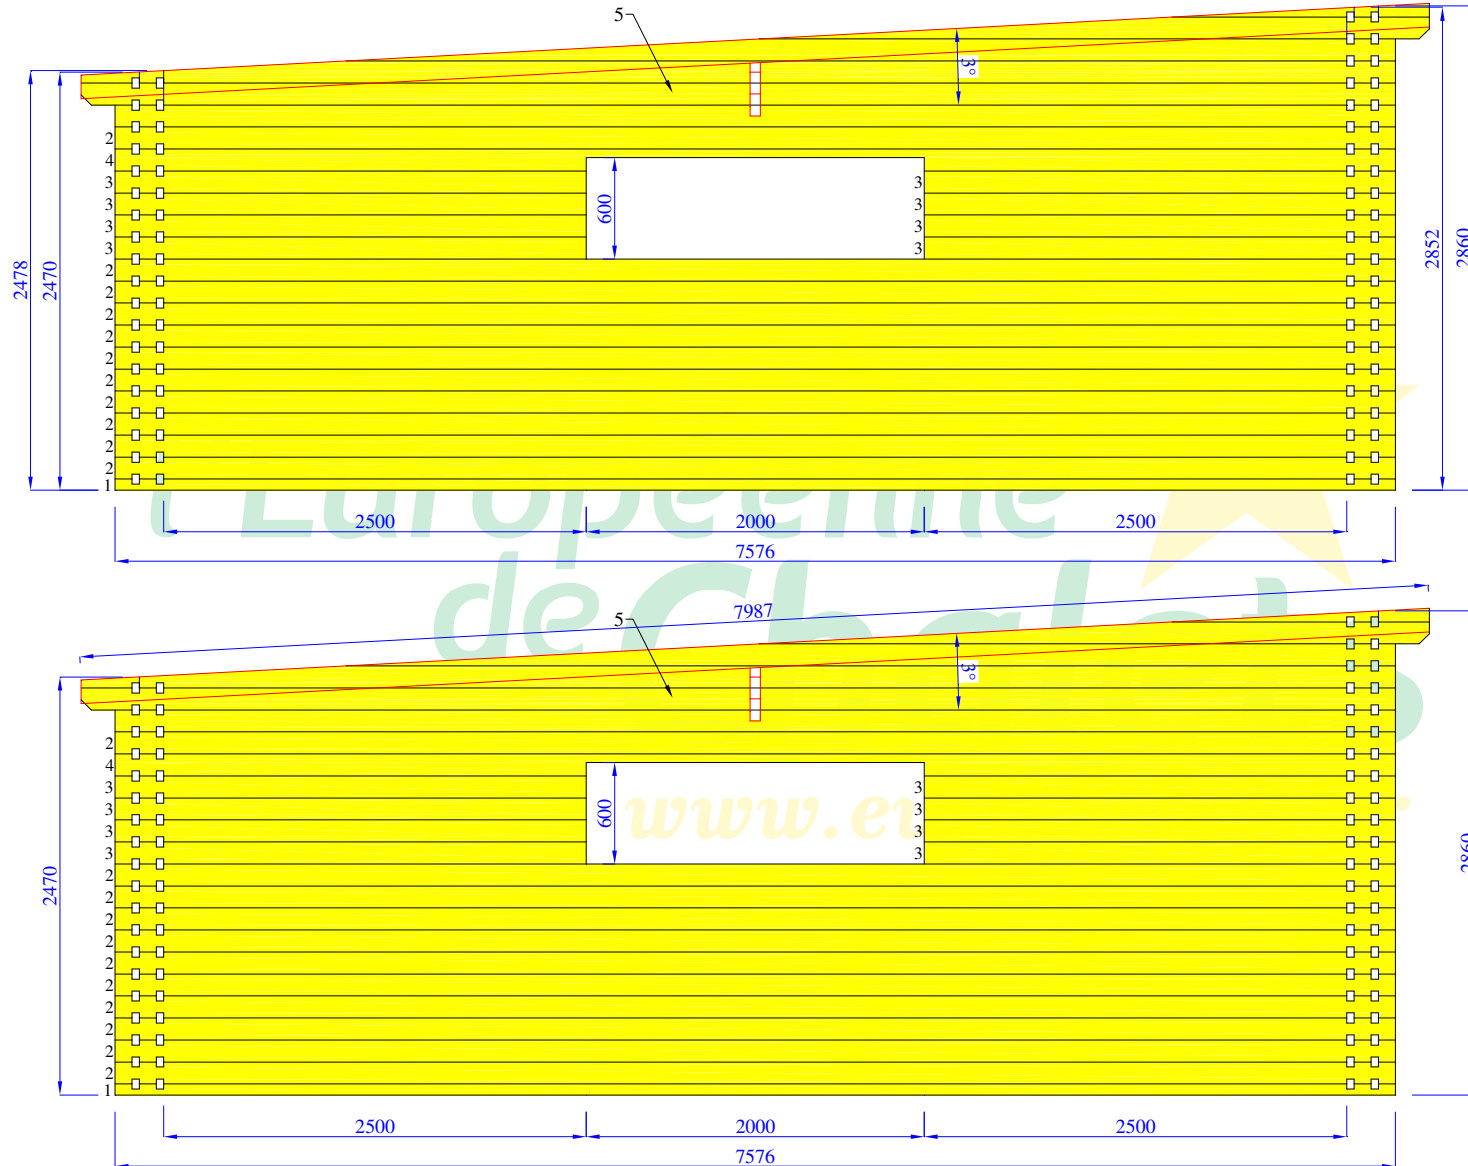

2018 04 09
031418

Joint de sol

NB5070(44x100x44)Ls3

2018 04 09

031418

Plan

NB5070(44x100x44)Ls3

2018 04 09

031418

Mur A B

NB5070(44x100x44)Ls3

2018 04 09
031418

Mur C D

NB5070(44x100x44)Ls3

2018 04 09
031418

Mur E F

NB5070(44x100x44)Ls3

2018 04 09
031418

Mur G H

NB5070(44x100x44)Ls3